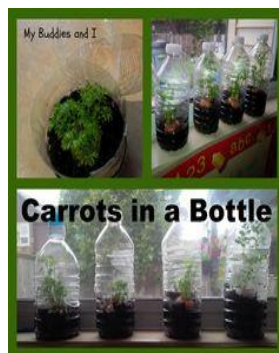

In preparation for Earth Day, we would like to challenge each child to start growing a plant (of their choice) from seed, in a plastic bottle, over the Easter holidays. A few examples of how to do this are shown below.